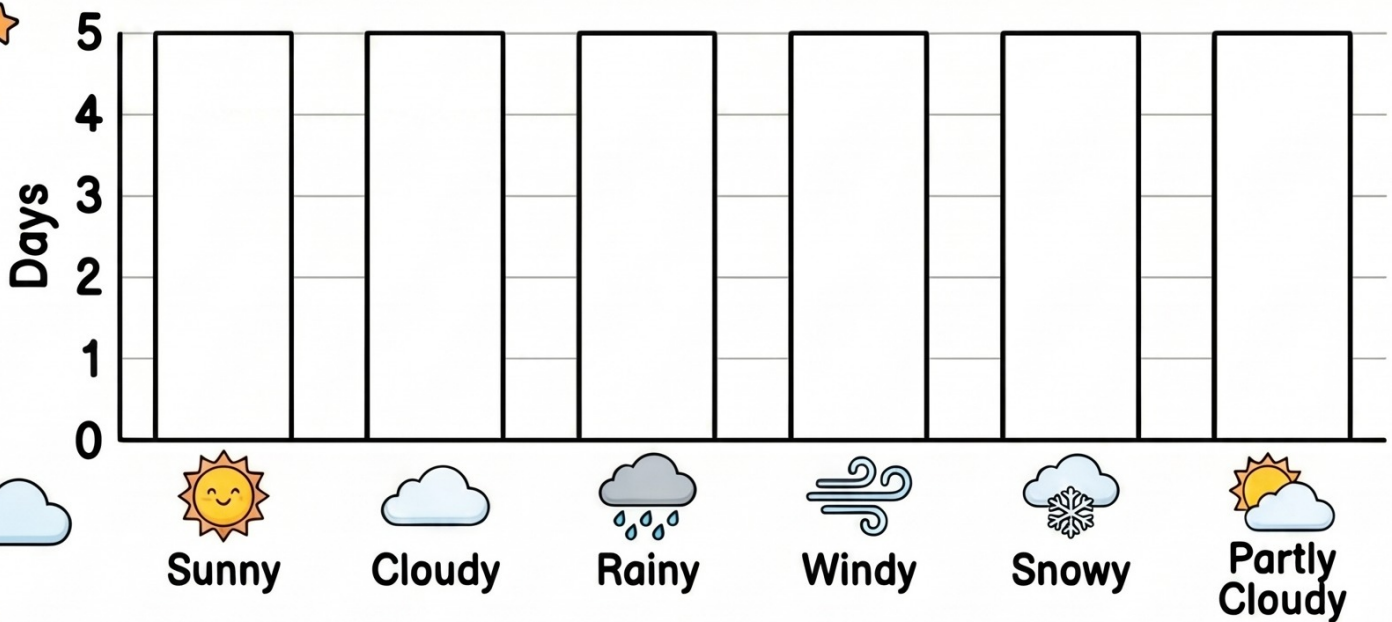

Weather Chart and Graph

Color the weather for each day. Then graph your results.

WEATHER TYPE	MON	TUE	WED	THU	FRI
 Sunny					
 Cloudy					
 Rainy					
 Windy					
 Snowy					
 Partly Cloudy					

1. Which weather appeared the MOST often? _____
2. Which weather appeared the LEAST often? _____
3. How many sunny days were there in total? _____